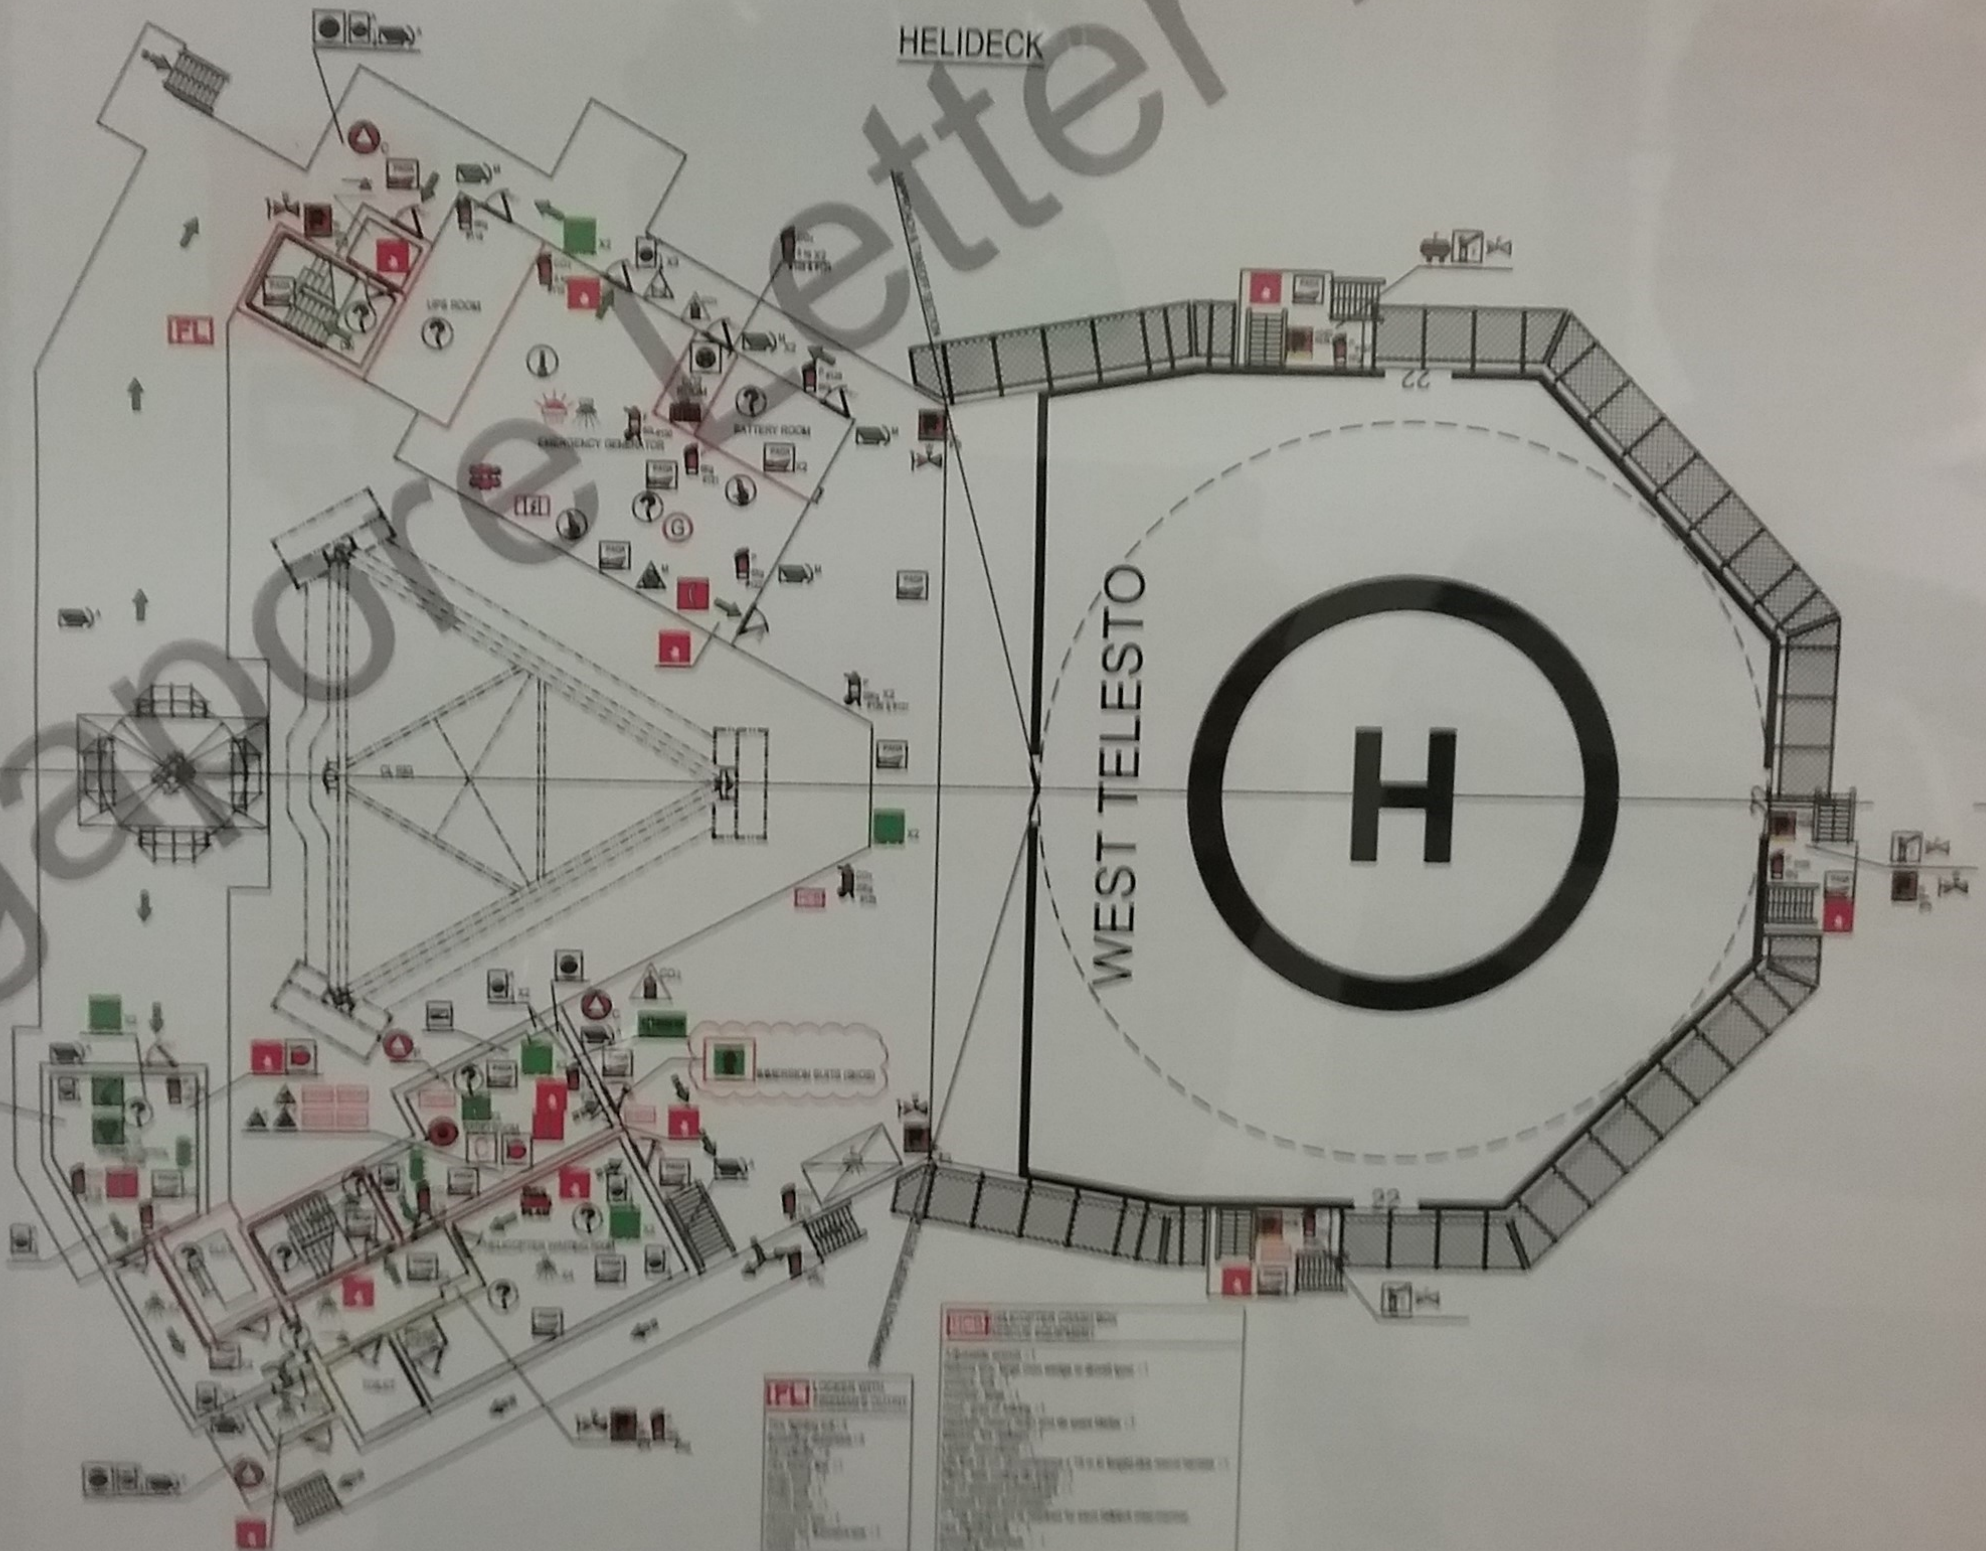

HELIDECK

WEST TELESCOPE

H

IFC LOCATION OF LIFE RAFTS AND LIFEBOATS
This plan shows the location of life rafts and lifeboats on this deck. Life rafts are shown in red and lifeboats in green. Life rafts are located in the Life Room and Battery Room. Lifeboats are located in the Emergency Deck and American State Church.